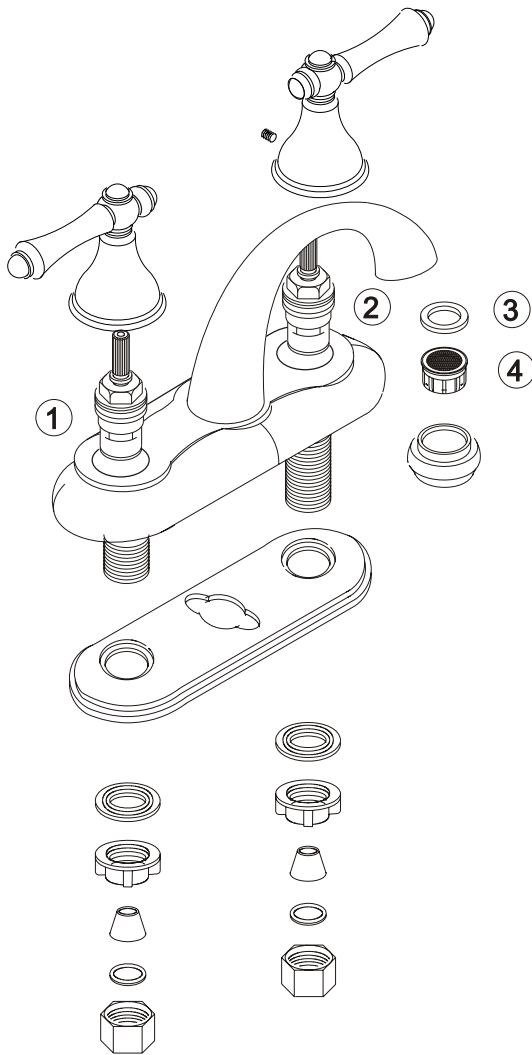

4322MG _ _

ESTATE SERIES CHADWICK COLLECTION
CENTERSET FAUCET WITH "MG" HANDLES

#	PART DESCRIPTION	PART #
1	Hot Cartridge Only	P0408
2	Cold Cartridge Only	P0409
3	Aerator Washer	PM-306
4	Aerator Basket with Restrictor	PM-305
5	Lift Knob and Lift Rod *	

* Please specify the finish when ordering the part.