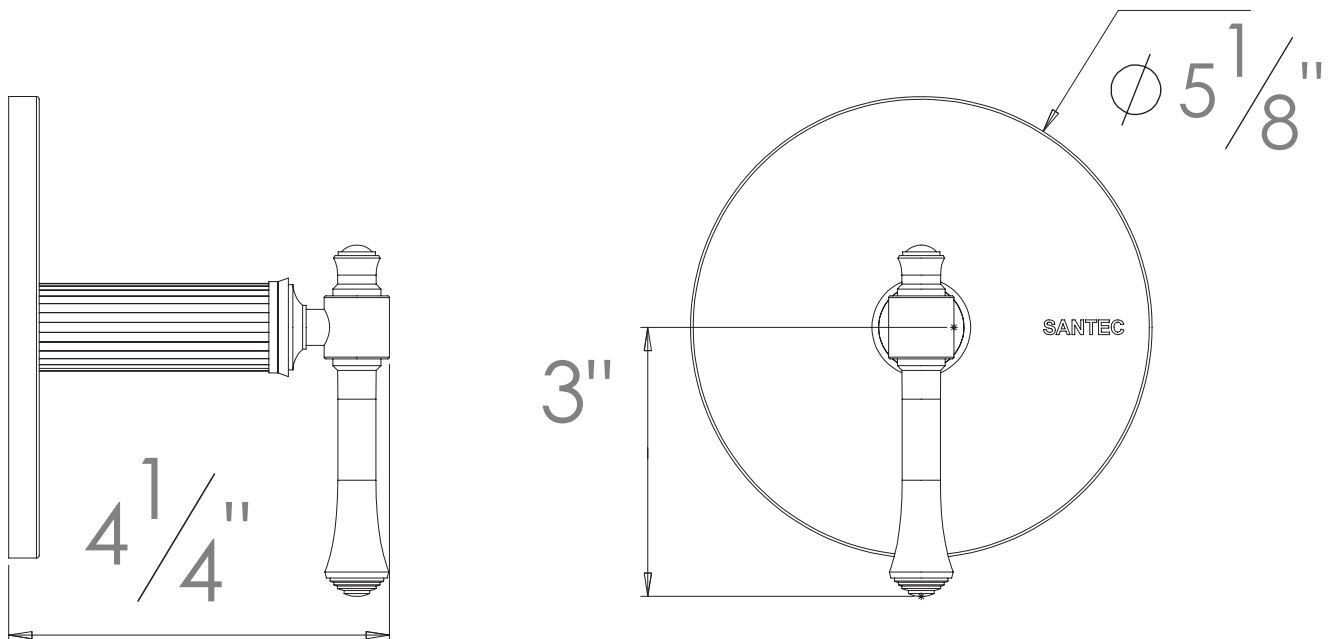

PRODUCT SPECIFICATION SHEET

ITEM # DT3-AT-TM
TRIM
3-Way wall mount diverter

- "AT" style handle
- VALVE NOT INCLUDED
- USE SA3WAY30 VALVE

The measurements shown are for reference only. Products and specifications shown are subject to change without notice.