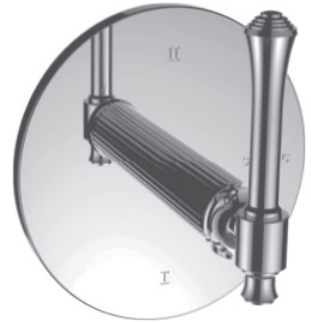

PRODUCT SPECIFICATION SHEET

ITEM # DT3-AT-TM
TRIM
3-Way wall mount diverter

- "AT" style handle
- VALVE NOT INCLUDED
- USE SA3WAY30 VALVE

The measurements shown are for reference only. Products and specifications shown are subject to change without notice.