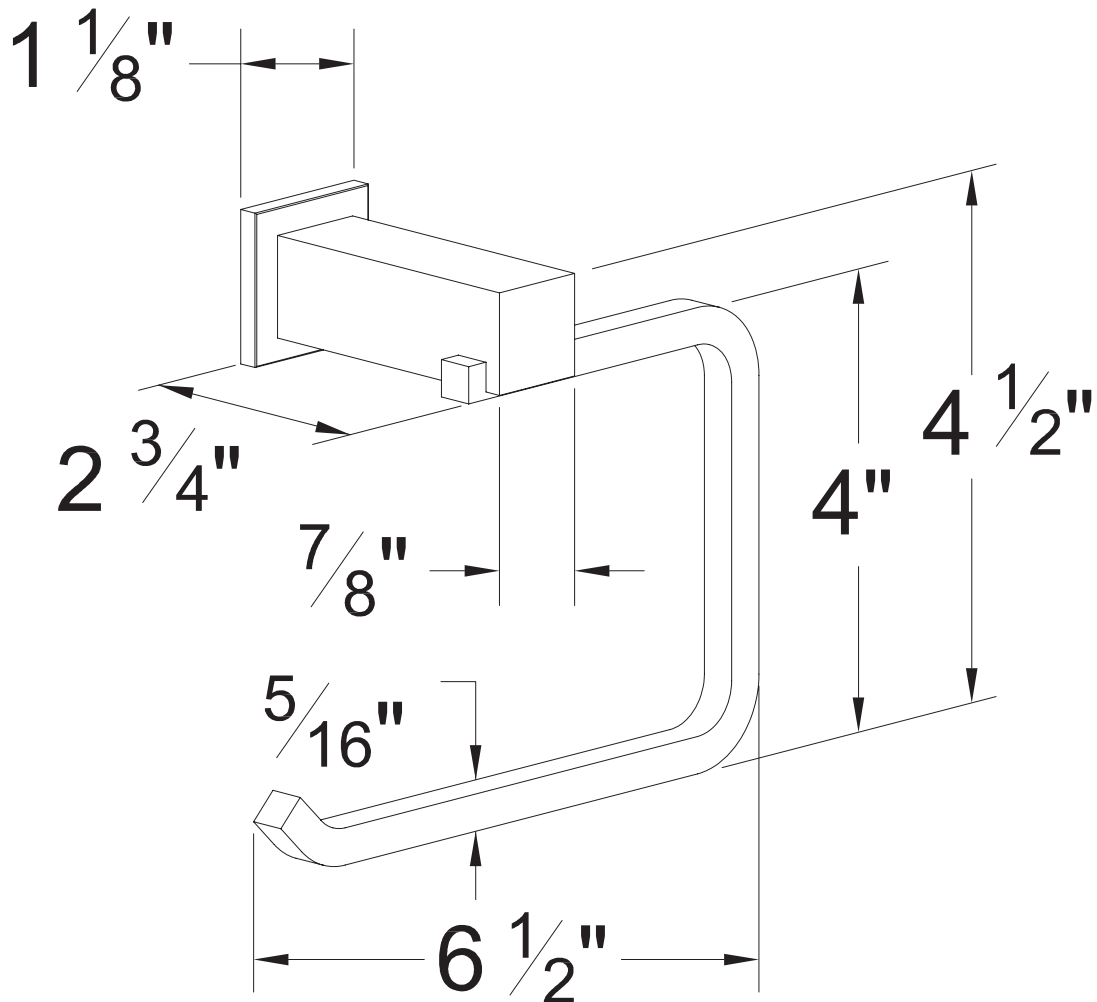

PRODUCT SPECIFICATION SHEET

ITEM # 2865EM
Paper holder

- Matches CU handles

The measurements shown are for reference only. Products and specifications shown are subject to change without notice.