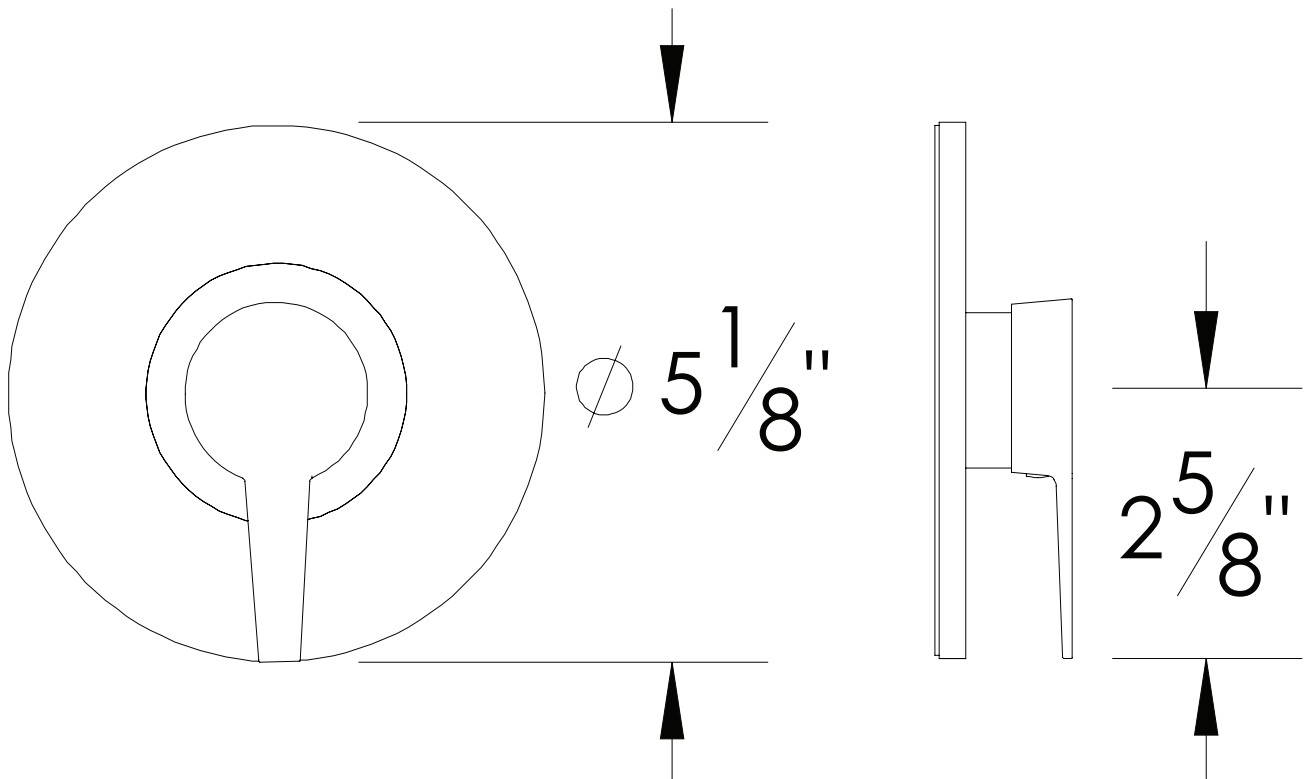

PRODUCT SPECIFICATION SHEET

ITEM # DT-HY-TM
TRIM
3-Way wall mount diverter

- "HY" style handle
- VALVE NOT INCLUDED
- USE SA3WAY20 VALVE

The measurements shown are for reference only. Products and specifications shown are subject to change without notice.