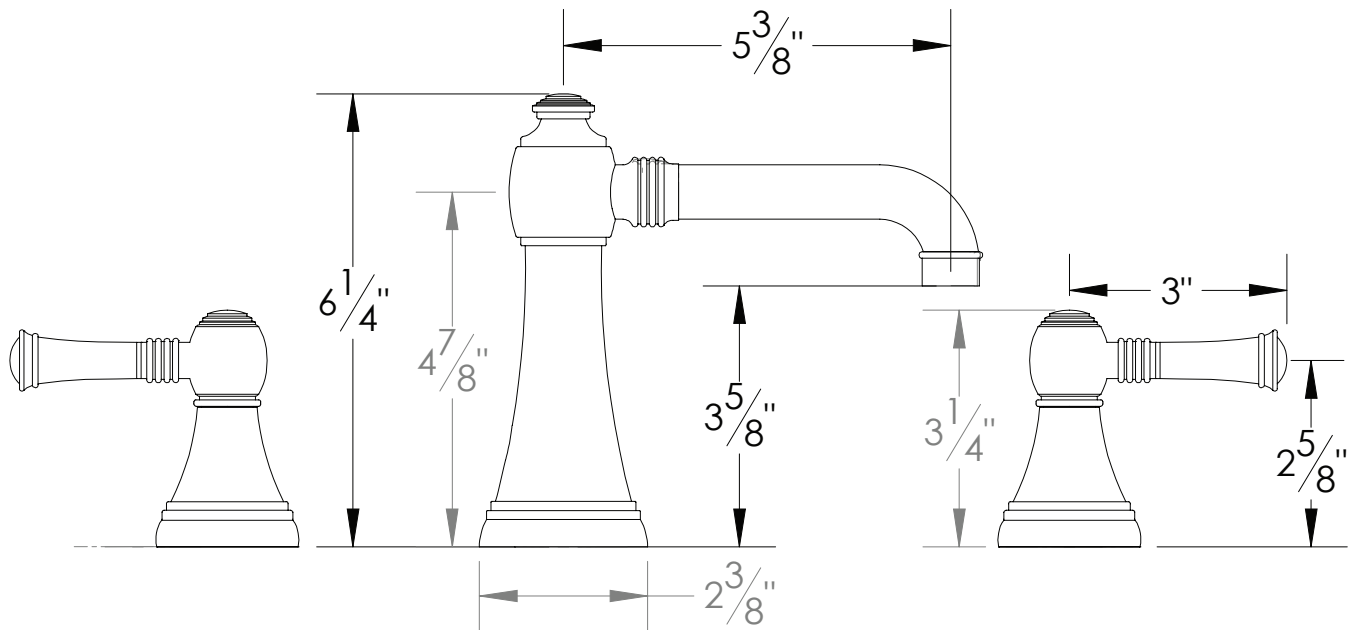

PRODUCT SPECIFICATION SHEET

ITEM # 4820PT Widespread lavatory set

- "PT" style handles
- Solid brass
- Includes pop-up drain assembly
- 1/4 turn ceramic disc cartridge
- 1.2 GPM (CALGreen Compliant)

The measurements shown are for reference only. Products and specifications shown are subject to change without notice.