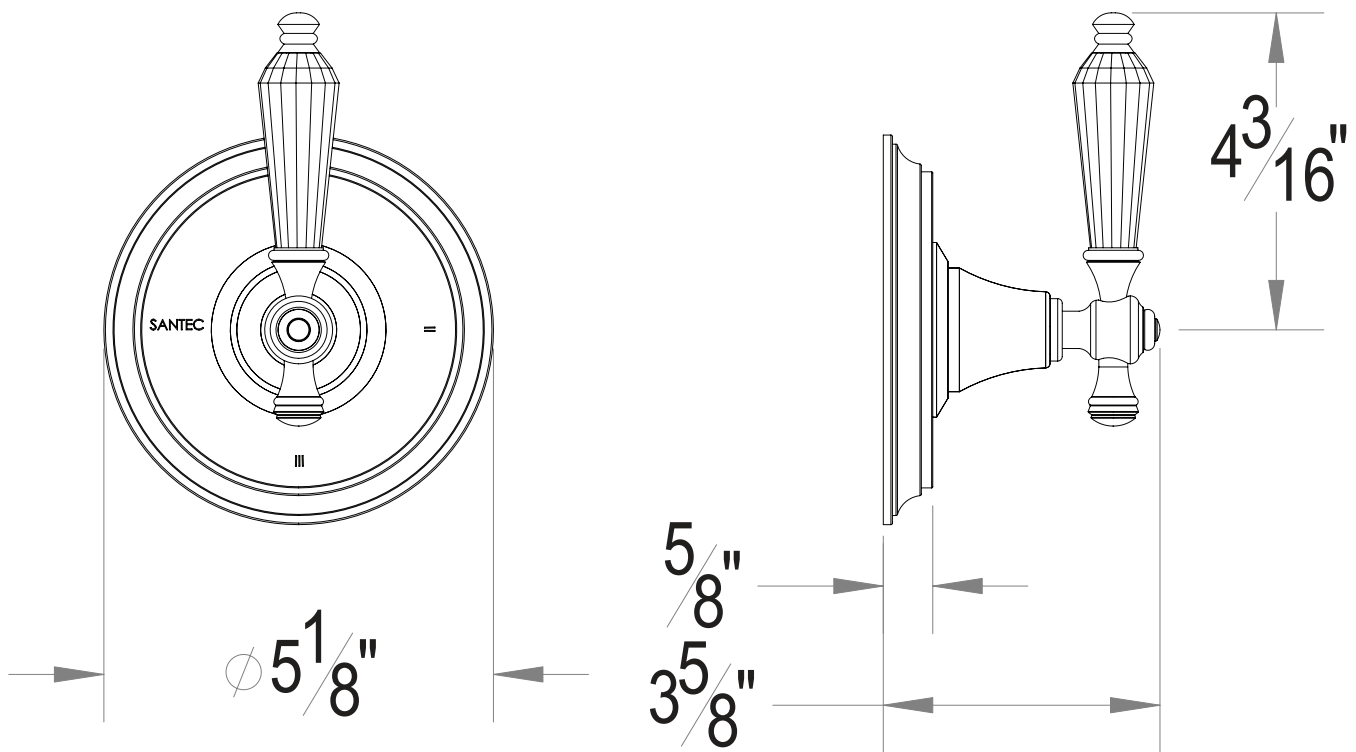

PRODUCT SPECIFICATION SHEET

ITEM # DT3-KT-TM
TRIM
3-Way wall mount diverter

- "KT" style handle
- VALVE NOT INCLUDED
- USE SA3WAY30 VALVE

The measurements shown are for reference only. Products and specifications shown are subject to change without notice.