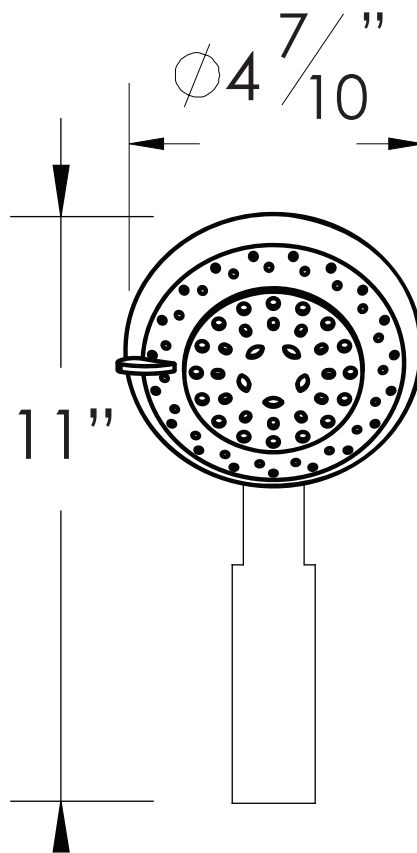

PRODUCT SPECIFICATION SHEET

ITEM # PS615S-00 Multifunction Hand Shower

- 6 function sprayer: spray, massage, massage, soft.
- Polished Chrome
- 2.5 GPM
- Supply elbow not included
- Hose not included
- 3/4" male thread

The measurements shown are for reference only. Products and specifications shown are subject to change without notice.