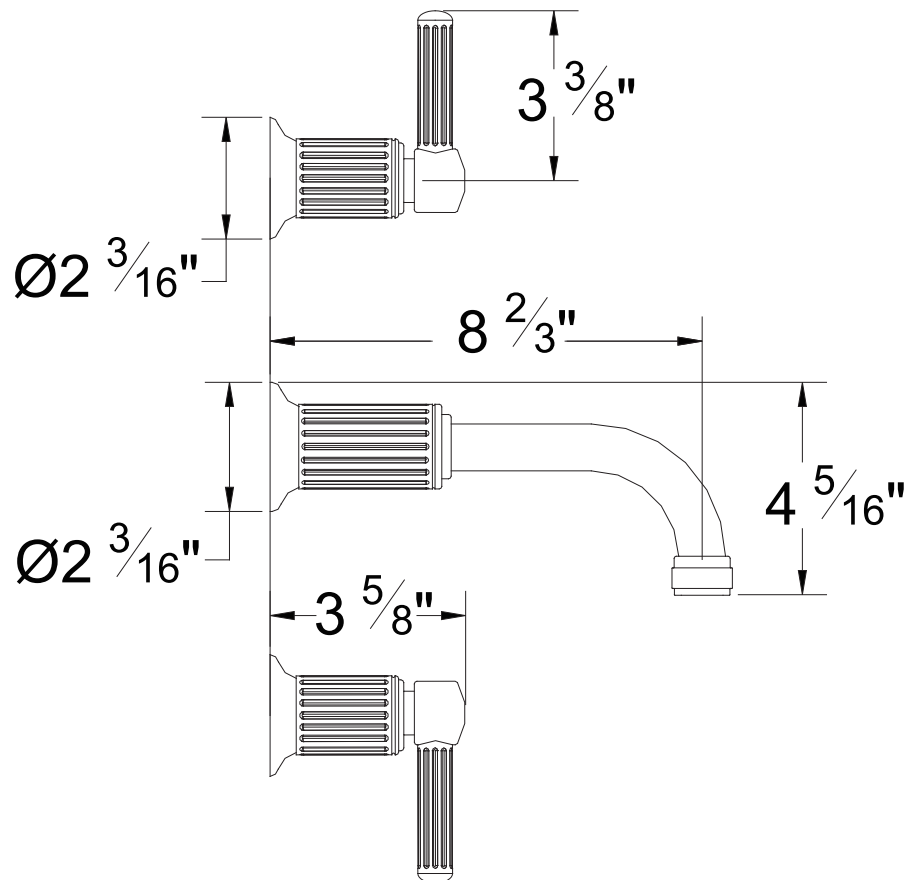

## PRODUCT SPECIFICATION SHEET

### ITEM # 3629EN-TM TRIM Wall mount Widespread lavatory set

- "EN" style handles
- Solid brass
- 1.2 GPM (CALGreen Compliant)
- VALVES NOT INCLUDED
- USE SA-CORNER-SET
- DRAIN ASSEMBLY NOT INCLUDED
- Pre-assembled handles
- 22 finishes available

The measurements shown are for reference only. Products and specifications shown are subject to change without notice.