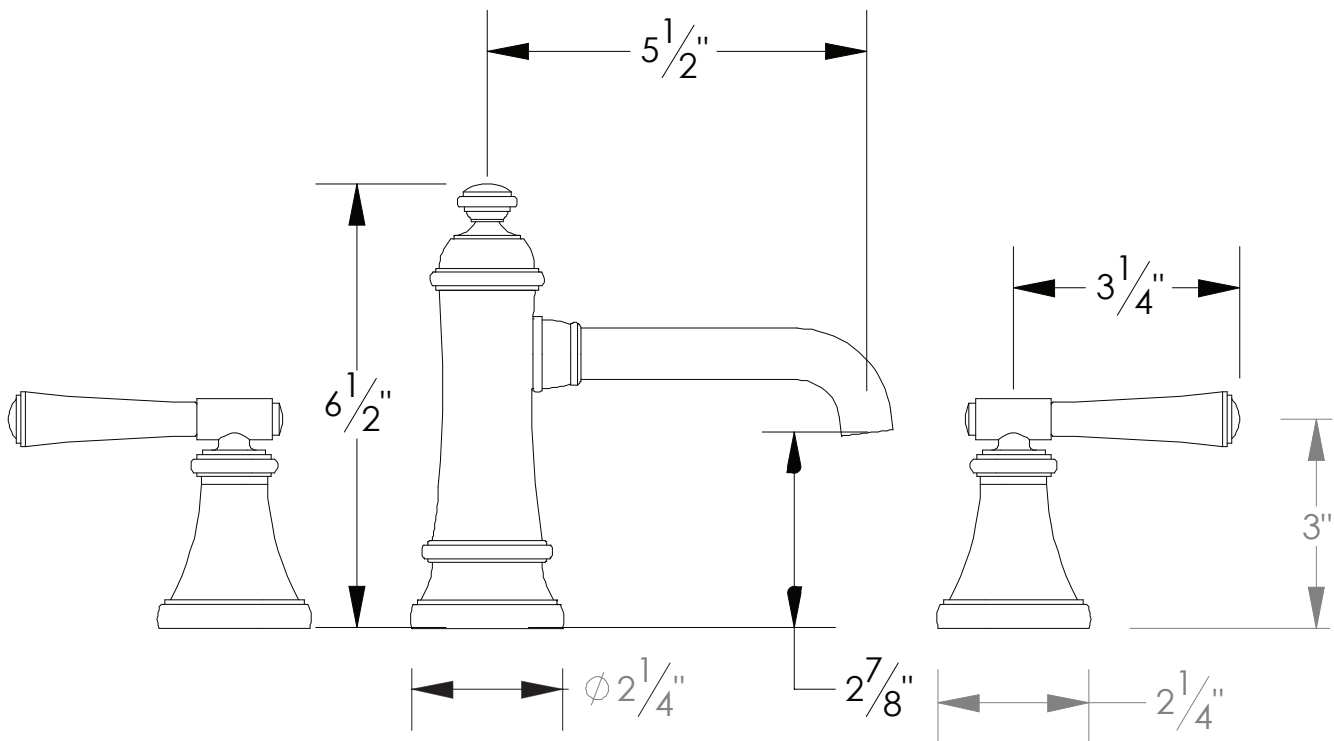

PRODUCT SPECIFICATION SHEET

ITEM # 2320HA Widespread lavatory set

- "HA" style handles
- Includes pop-up drain assembly
- Solid brass
- 1/4 turn ceramic disk cartridge
- 1.2 GPM (CALGreen Compliant)
- Pre-assembled handles and valves
- 22 finishes available

The measurements shown are for reference only. Products and specifications shown are subject to change without notice.

www.santecfaucet.com | P: 310.542.0063 F: 310.542.5681