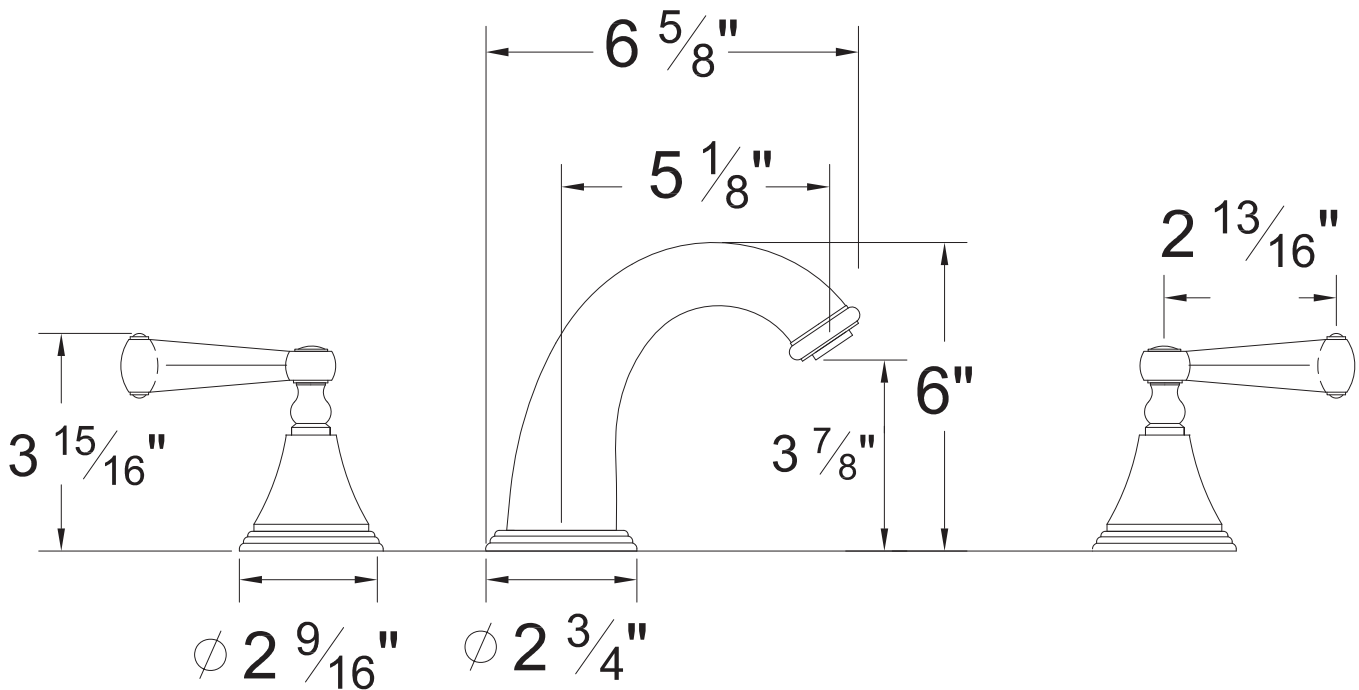

## PRODUCT SPECIFICATION SHEET

### ITEM # 2220CN Widespread lavatory set

- "CN" style handles
- Includes pop-up drain assembly
- Solid brass
- 1/4 turn ceramic disk cartridge
- 1.2 GPM (CALGreen Compliant)
- Pre-assembled handles and valves
- 22 finishes available

The measurements shown are for reference only. Products and specifications shown are subject to change without notice.

www.santecfaucet.com | P: 310.542.0063 F: 310.542.5681