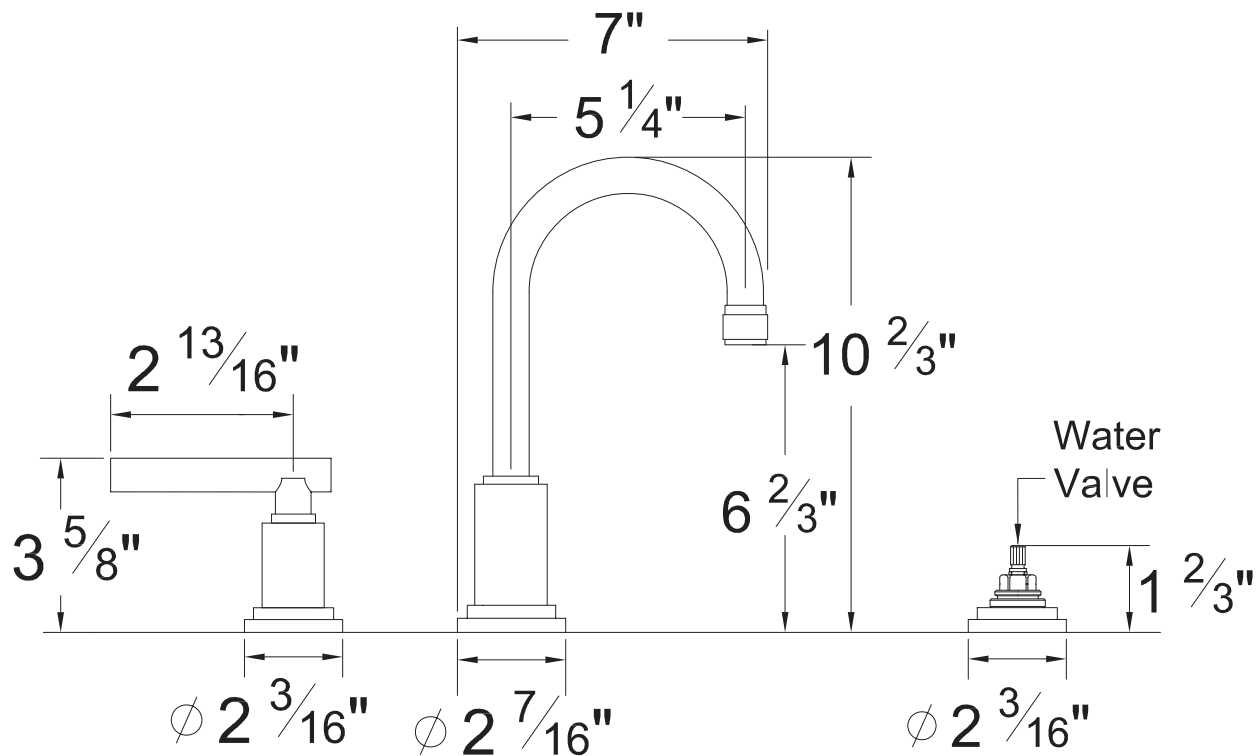

PRODUCT SPECIFICATION SHEET

ITEM # 3526TJ Widespread lavatory set

- "TJ" style handles
- Includes pop-up drain assembly
- Spout center to center distance 5 1/4"
- Solid brass
- 1/4 turn ceramic disk cartridge
- 1.2 GPM (CALGreen Compliant)
- Pre-assembled handles and valves
- 22 finishes available

The measurements shown are for reference only. Products and specifications shown are subject to change without notice.