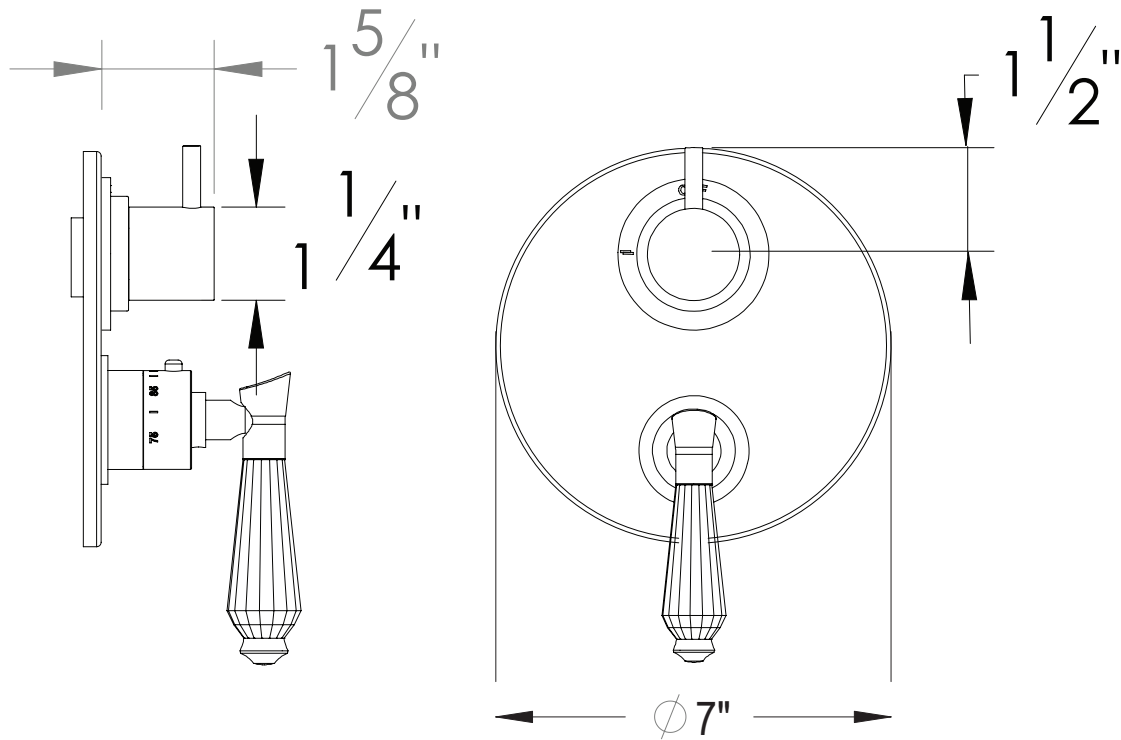

#### 1/2" Thermostatic trim with 3-way diverter

- "FC" style handles
- Includes trim plate and handles
- VALVE NOT INCLUDED
- USE TH-8303 VALVE
- Shut-off / diverter for Three Outlets

The measurements shown are for reference only. Products and specifications shown are subject to change without notice.