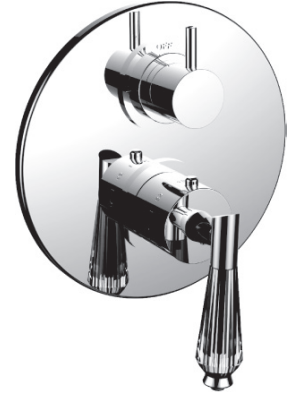

### ITEM # 7098FC-TM

#### 1/2" Thermostatic trim with 3-way diverter

- "FC" style handles
- Includes trim plate and handles
- VALVE NOT INCLUDED
- USE TH-8303 VALVE
- Shut-off / diverter for Three Outlets

The measurements shown are for reference only. Products and specifications shown are subject to change without notice.