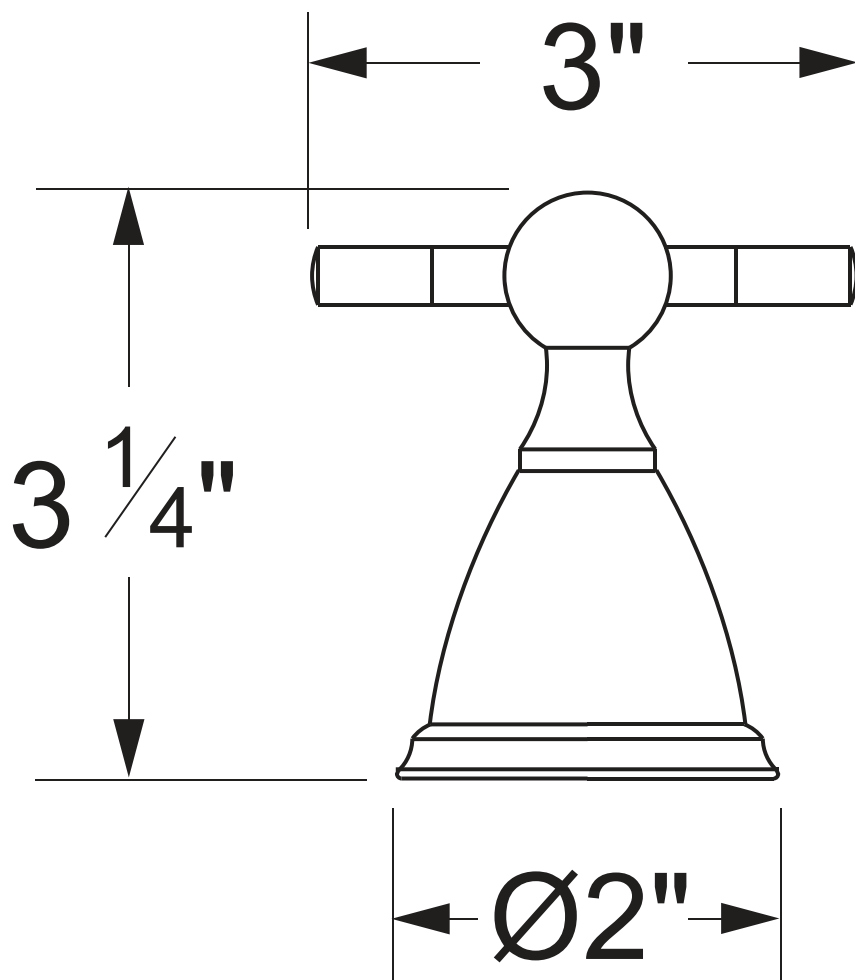

PRODUCT SPECIFICATION SHEET

ITEM # 4166IU Robe hook

- Mounting hardware included

The measurements shown are for reference only. Products and specifications shown are subject to change without notice.

www.santecfaucet.com | P: 310.542.0063 F: 310.542.5681