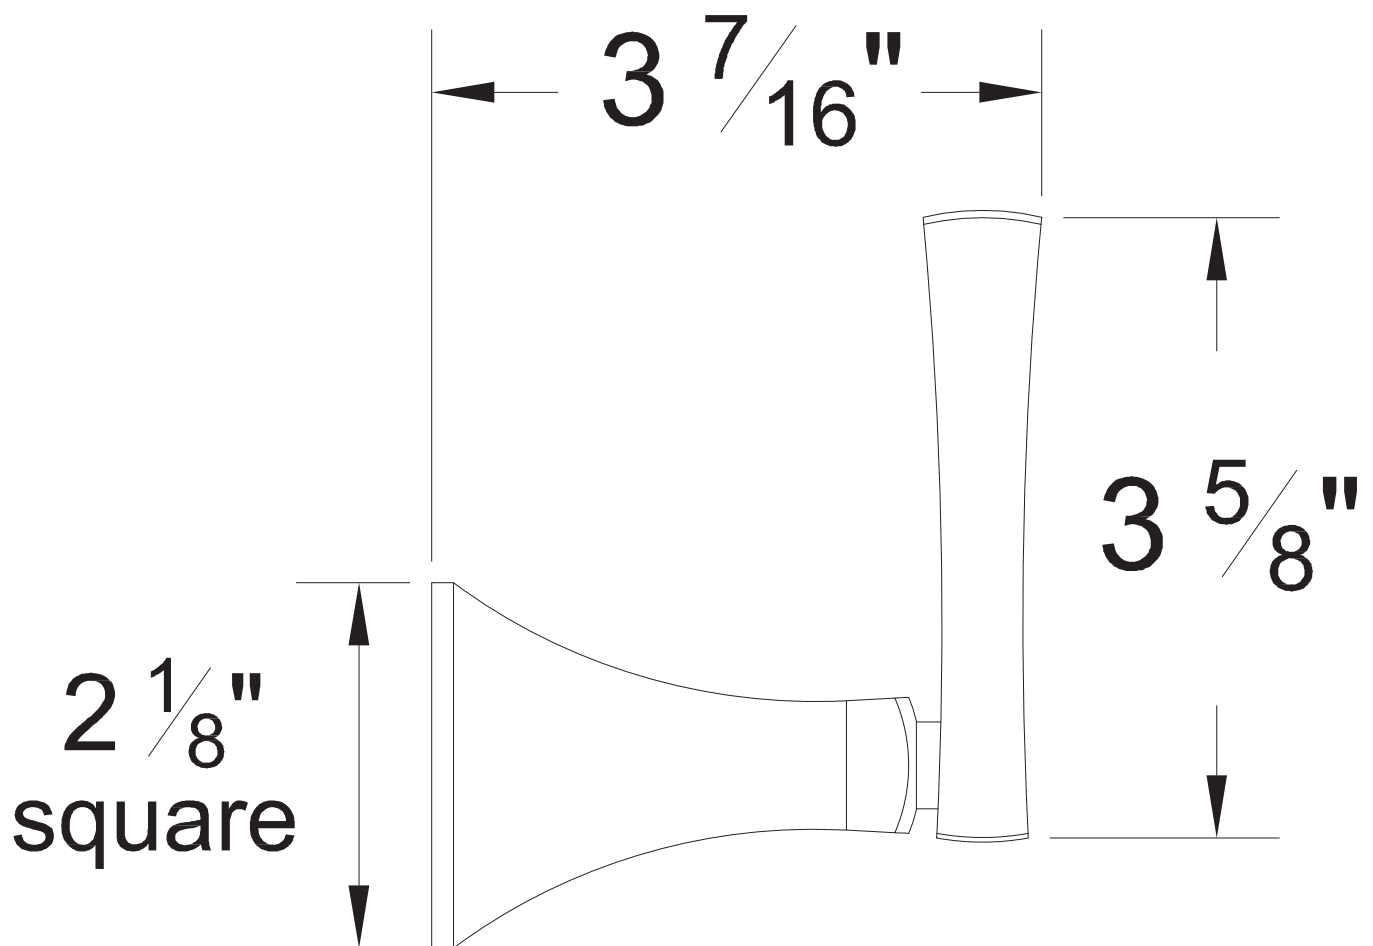

PRODUCT SPECIFICATION SHEET

ITEM # DT2-ED-TM
TRIM
2-Way wall mount diverter

- "ED" style handle
- VALVE NOT INCLUDED
- USE SA2WAY20 VALVE

The measurements shown are for reference only. Products and specifications shown are subject to change without notice.