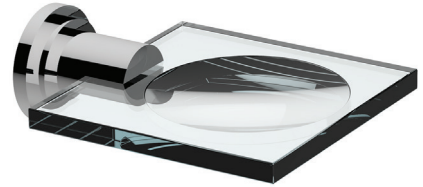

PRODUCT SPECIFICATION SHEET

ITEM # 3568TU Glass soap dish

- Matches EY handles

The measurements shown are for reference only. Products and specifications shown are subject to change without notice.