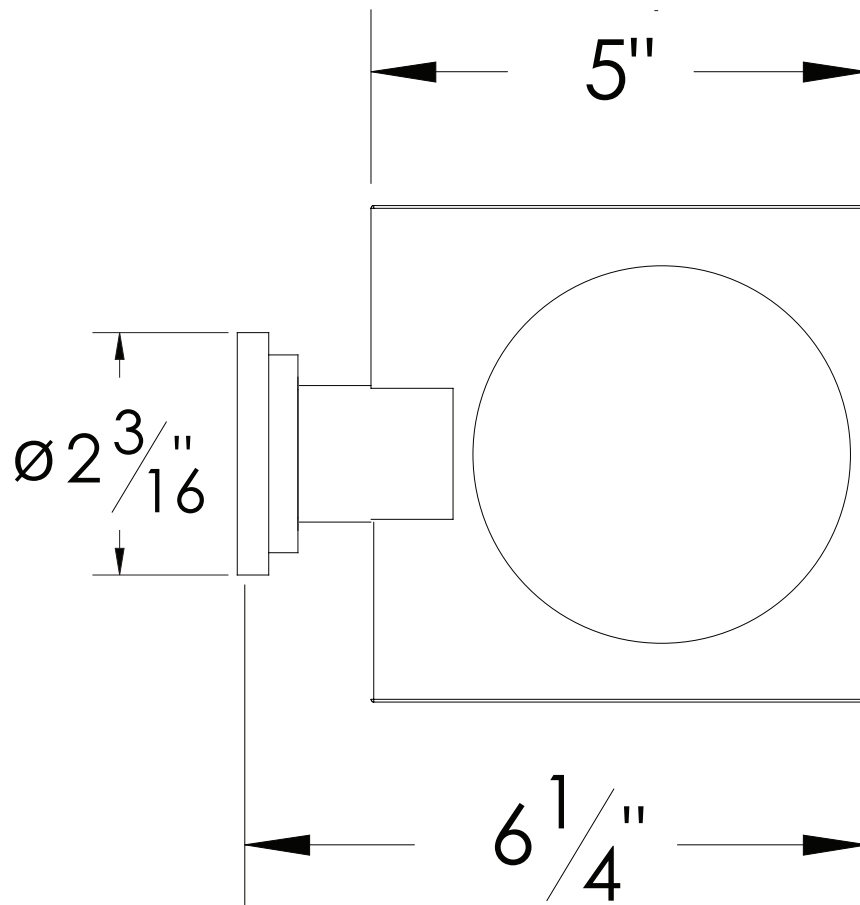

PRODUCT SPECIFICATION SHEET

ITEM # 3568TU Glass soap dish

- Matches EY handles

The measurements shown are for reference only. Products and specifications shown are subject to change without notice.