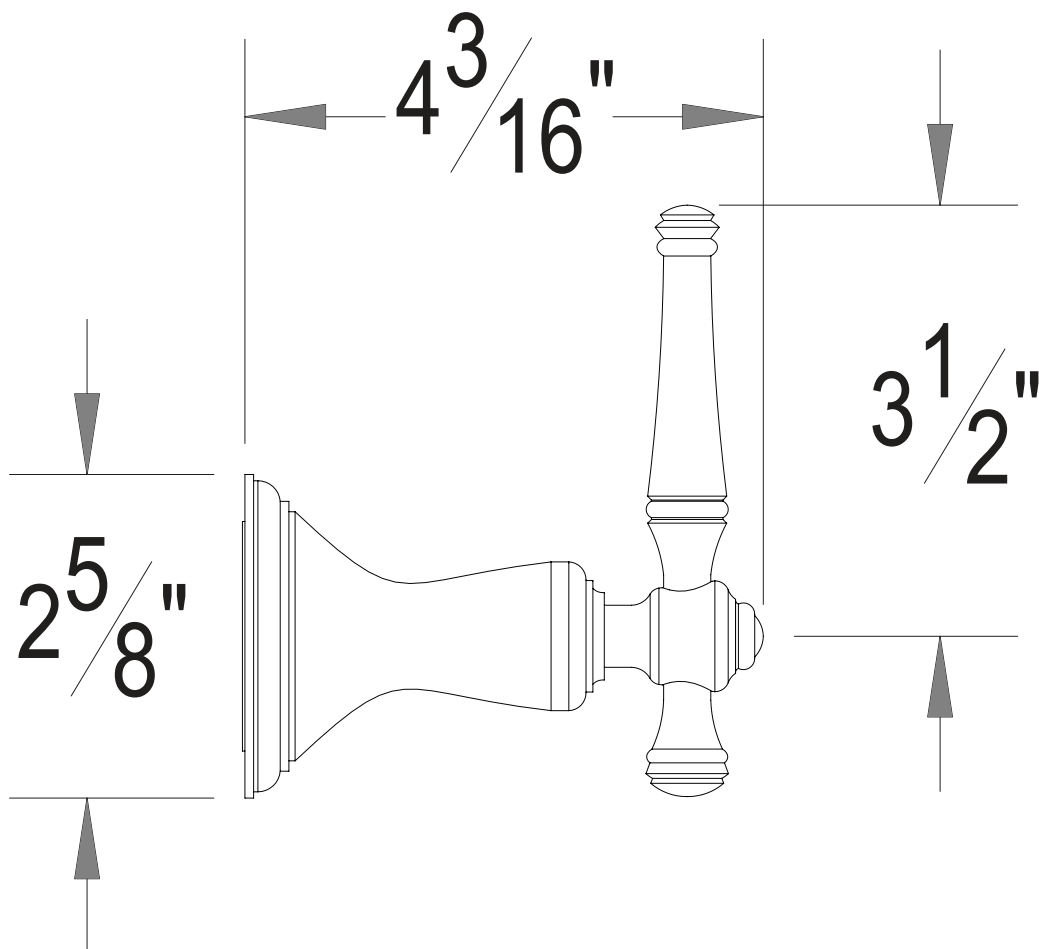

PRODUCT SPECIFICATION SHEET

ITEM # YY-KR-TM
TRIM
Wall mount volume control

- "KR" style handle
- For SASTOP12, SASTOP34, SA-CORNER-SET

The measurements shown are for reference only. Products and specifications shown are subject to change without notice.