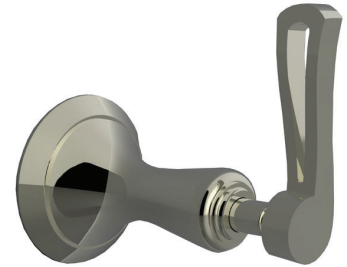

PRODUCT SPECIFICATION SHEET

ITEM # YY-KR-TM
TRIM
Wall mount volume control

- "KR" style handle
- For SASTOP12, SASTOP34, SA-CORNER-SET

The measurements shown are for reference only. Products and specifications shown are subject to change without notice.