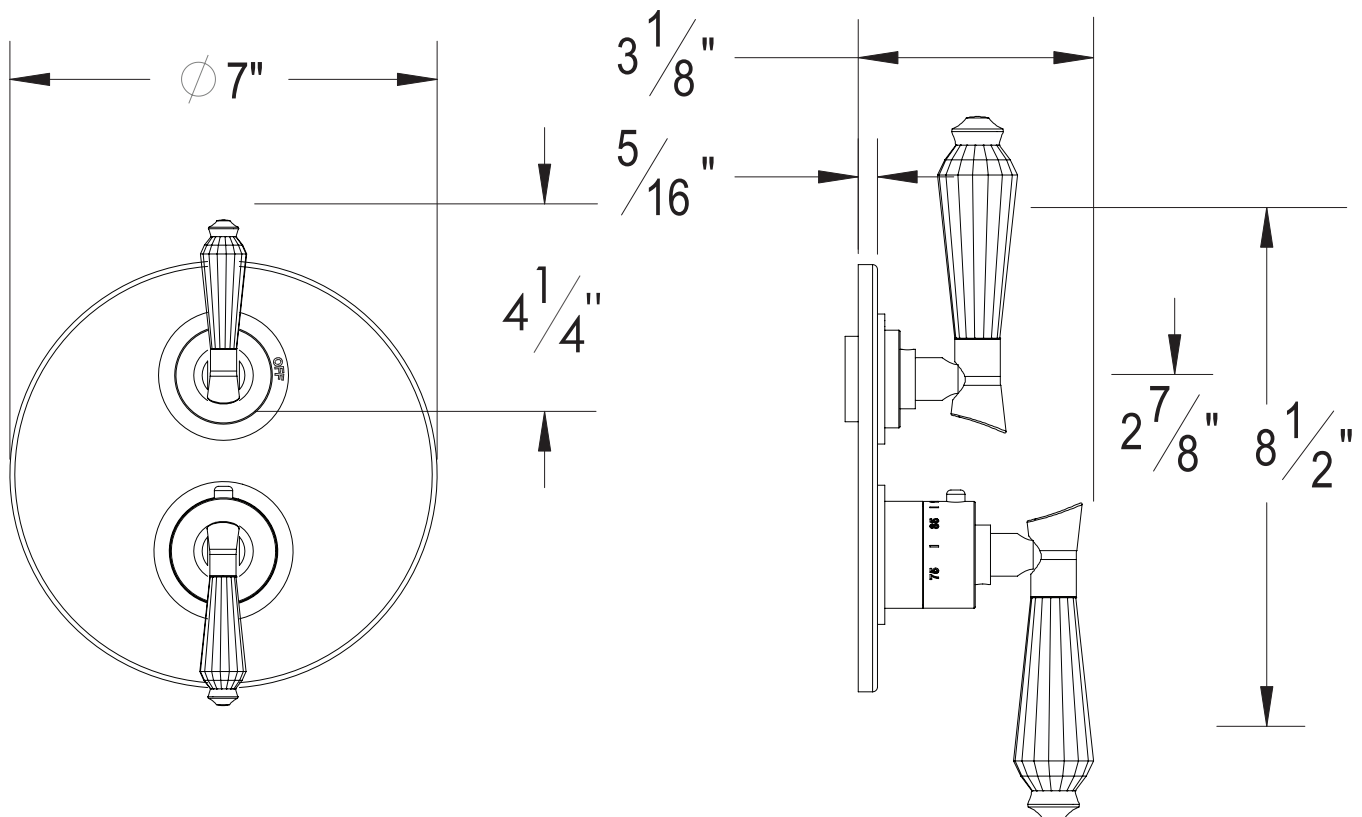

PRODUCT SPECIFICATION SHEET

ITEM # 7097FC-TM

TRIM

1/2" Thermostatic trim with 2-way diverter

- "FC" style handles
- Includes trim plate and handles
- VALVE NOT INCLUDED
- USE TH-8200 VALVE
- Diverter for Two Outlets

The measurements shown are for reference only. Products and specifications shown are subject to change without notice.

www.santecfaucet.com | P: 310.542.0063 F: 310.542.5681