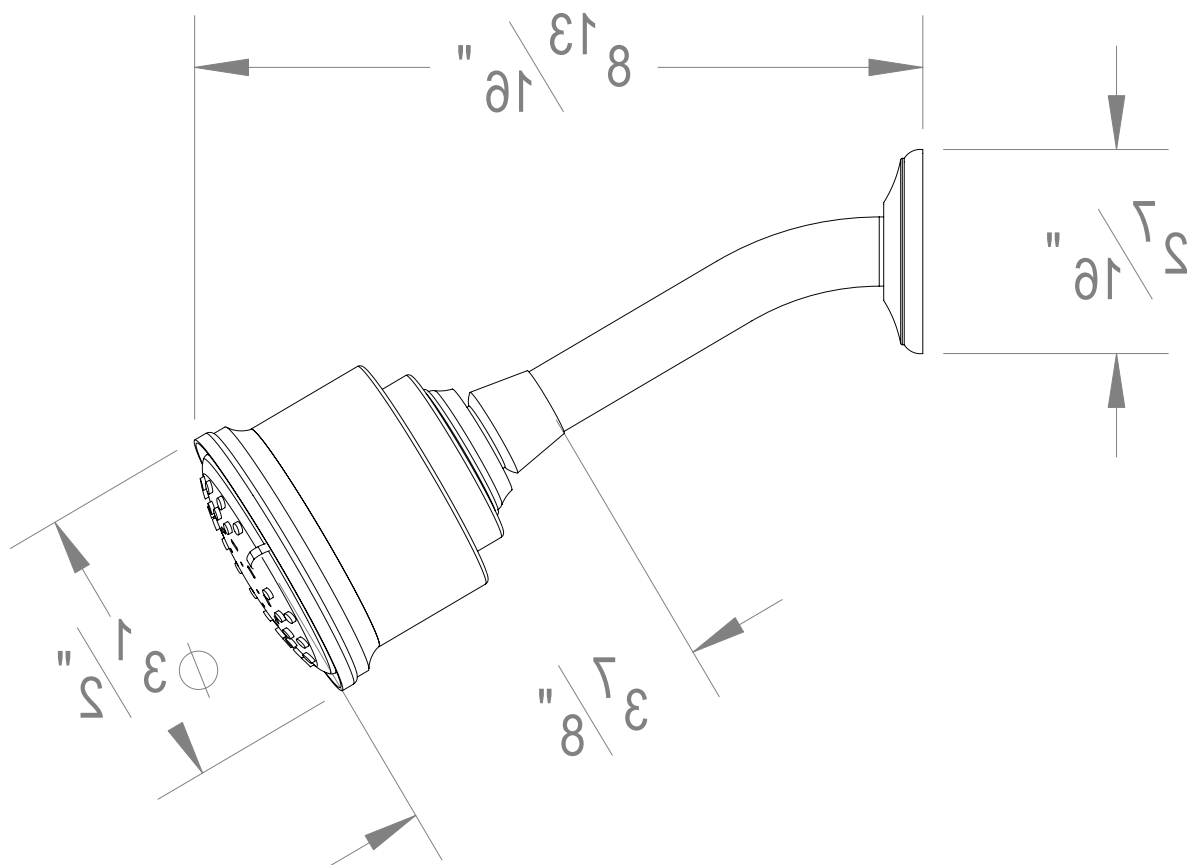

## PRODUCT SPECIFICATION SHEET

### Cylindrical shower head with arm and round flange

- 3 functions: soft, normal and massage Sprays
- 1/2" NPT male connection
- 2.5 GPM (CA 2.0 GPM - CALGreen Compliant)

The measurements shown are for reference only. Products and specifications shown are subject to change without notice.